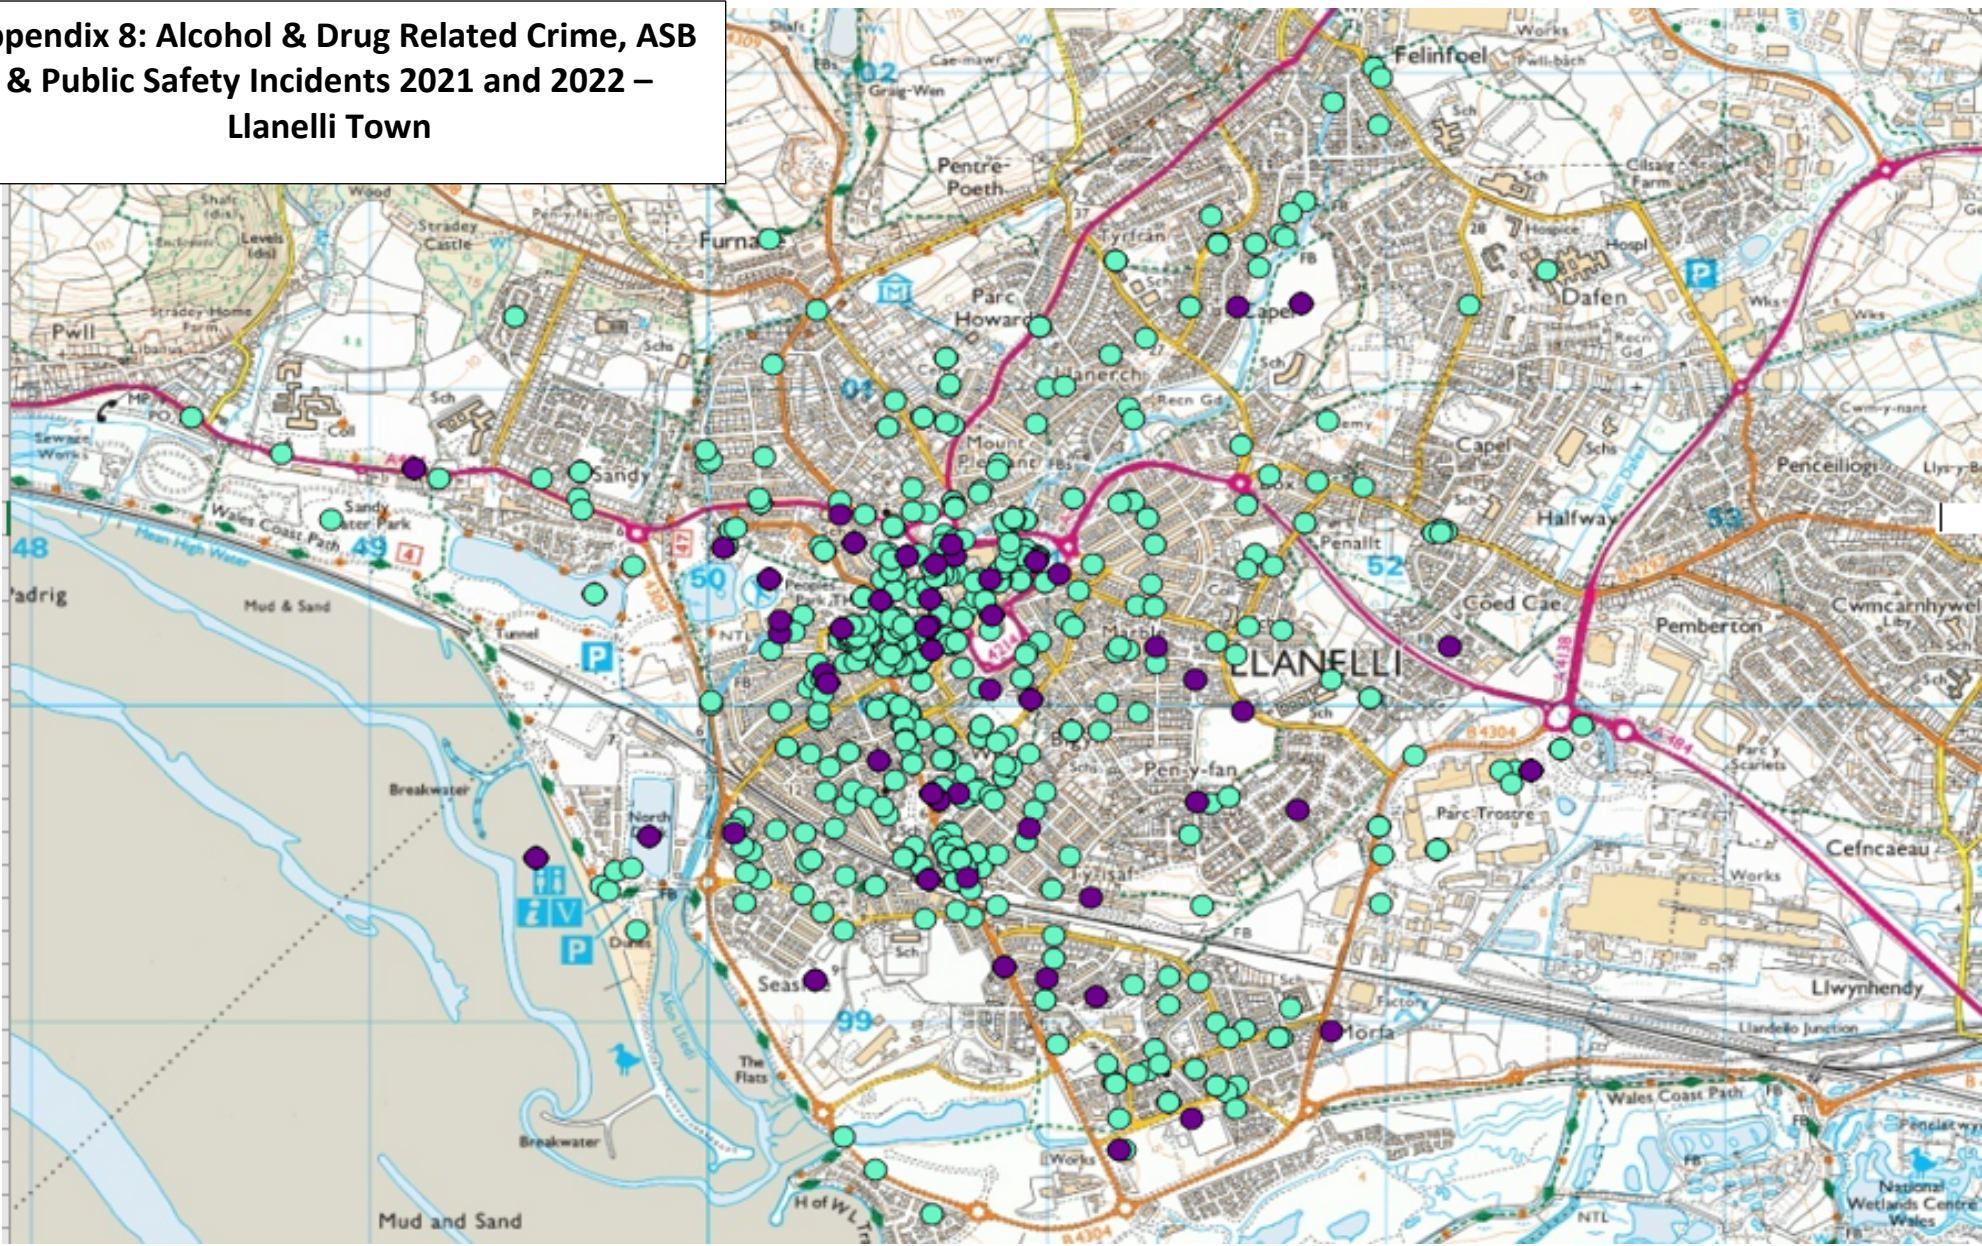

**Appendix 8: Alcohol & Drug Related Crime, ASB  
& Public Safety Incidents 2021 and 2022 –  
Llanelli Town**

**Alcohol & Drug Related Crime, ASB & Public Safety  
Incidents 2021 and 2022 – Llanelli Town**

**J. Davies, Analyst**

● Alcohol Related    ● Drug Related